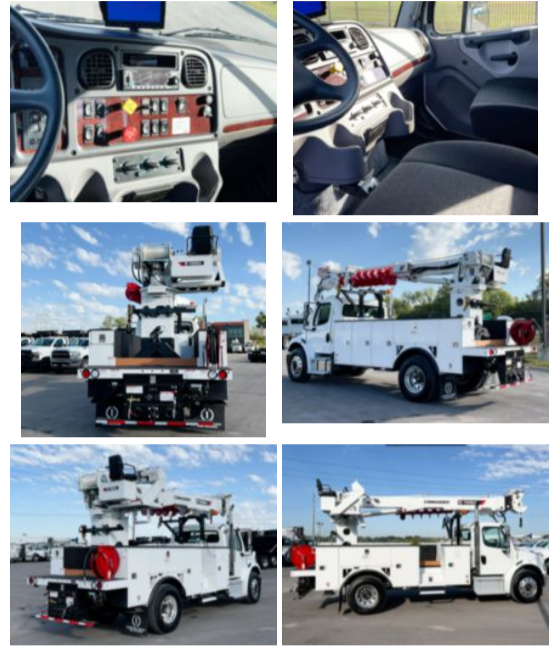

2024 Freightliner M2106 4x2 Terex Utilities C4047 Digger
\$ 238,880

Stock RDVF9801 VIN 3ALACXD24RDVF9801

Truck Specifications		Unit Specifications	
Year	2024	Attachment Year	2023
Make	Freightliner	Attachment Make	Terex Utilities
Model	M2106	Attachment Model	Commander 4047
Cab Type	REGULAR CAB	Bed/Body Make	B&G BODIES
CA or CT	124	Bed/Body Model	BGIC4047MU126LB
Chassis Class	CLASS 7 CHASSIS		
Engine Make	DETROIT		
Engine Model	DD8 D		
Engine HP	300		
Transmission	Automatic		
Transmission Speed	6		
FA Capacity	14600		
RA Capacity	21000		
Wheelbase	190		
Brakes	AIR		
Rear Suspension	SPRING		
Engine Size	DD8 D		
Engine Fuel Type	Diesel		
Axle Config	4x2		
GVWR	33000		
Frame	1113335625437S		
PTO Options	YES		