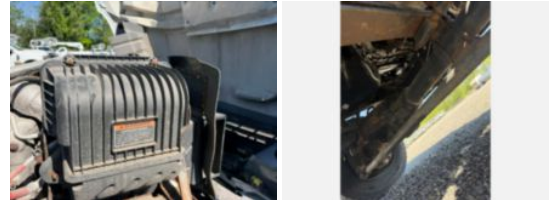

2019 Chevrolet 5500 Crew Cab 4x4 Crane Equipped Service
Call for price

Stock KH368974 VIN 1HTKJPVK6KH368974

Truck Specifications		Unit Specifications	
CARB Registered	Yes	Attachment Year	2020
Year	2019	Attachment Make	Load King
Make	CHEVROLET	Attachment Model	7,500LBS CAP. HYDRAULIC CRANE
Model	5500	Bed/Body Make	Load King
Color	WHITE	Bed/Body Model	VOYAGER 1
Cab Type	CREW CAB		
CA or CT	84		
Chassis Class	Truck		
Engine Make	Duramax		
Engine Model	V8 6.6L		
Engine HP	350		
Transmission	Auto		
Transmission Speed	6		
FA Capacity	7,500		
RA Capacity	13,500		
Rear Axle Ratio	4.3		
Wheelbase	199		
Brakes	HYDRAULIC		
5th Wheel	NO		
Fuel Tank Capacity (gal)	40		
Rear Suspension	Spring		
Engine Size	6.6		
Engine Fuel Type	Diesel		
Axle Config	4x4		
GVWR (lb)	19,500		
Frame	Steel		
PTO Options	YES		
Transmission Make	Allison		
Running Condition	Not Running		