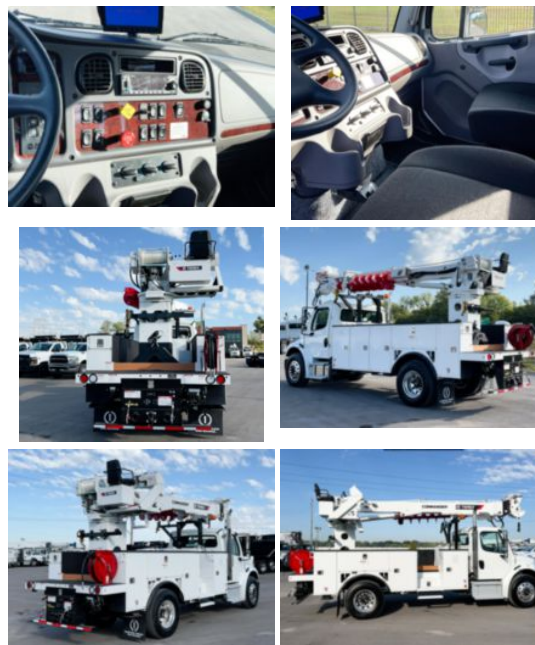

Terex Utilities Commander 4047 Digger Derrick on 2023

\$ 238,880

Stock RDVF9788 VIN 3ALACXD25RDVF9788

Truck Specifications		Unit Specifications	
CARB Registered	No	Attachment Year	2023
Year	2024	Attachment Make	Terex Utilities
Make	Freightliner	Attachment Model	Commander 4047
Model	M2106	Bed/Body Make	B&G BODIES
Cab Type	REGULAR CAB	Bed/Body Model	BGIC4047MU126LB
CA or CT	124		
Chassis Class	CLASS 7 CHASSIS		
Engine Make	DETROIT		
Engine Model	DD8 D		
Engine HP	300		
Transmission	Automatic		
Transmission Speed	6		
FA Capacity	14600		
RA Capacity	21000		
Wheelbase	190		
Brakes	AIR		
Rear Suspension	SPRING		
Engine Size	DD8 D		
Engine Fuel Type	Diesel		
Axle Config	4x2		
GVWR	33000		
Frame	1113335625437S		
PTO Options	YES		