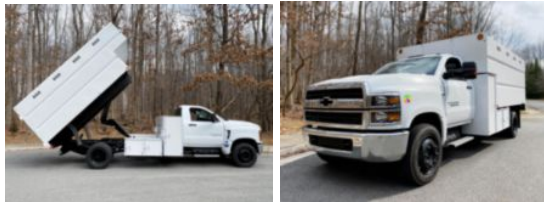

2022 Chevrolet 6500 4x2 Southco Chip Truck

\$ 93,000

Stock NH392829 VIN 1HTKHPVM5NH392829

Truck Specifications		Unit Specifications	
Year	2022	Attachment Year	2022
Make	Chevrolet	Bed/Body Make	Southco
Model	6500	Bed/Body Model	Custom Chip Body
Cab Type	REGULAR CAB		
CA or CT	108		
Chassis Class	CLASS 6 CHASSIS		
Engine Make	DURAMAX		
Engine Model	6.6L D		
Engine HP	350		
Transmission	6500		
Transmission Speed	6500		
FA Capacity	8000		
RA Capacity	15500		
Wheelbase	189		
Current Meter Reading	0		
Engine Hours	0		
Brakes	HYDRAULIC		
Rear Suspension	SPRING		
Engine Size	6.6		
Engine Fuel Type	Diesel		
Axle Config	4x2		
GVWR	22500		
Frame	SINGLE		
PTO Options	YES		