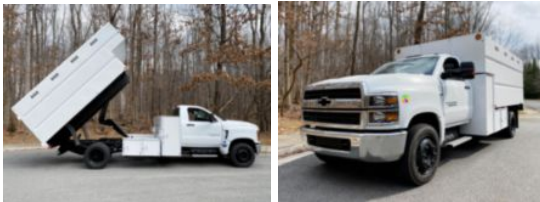

2022 Chevrolet 6500

\$ 93,400

Stock NH377010 VIN 1HTKHPVM9NH377010

Truck Specifications		Unit Specifications	
Year	2022	Attachment Make	Southco
Make	Chevrolet	Attachment Model	Custom Chip Body
Model	6500	Attachment Year	2022
Cab Type	REGULAR CAB	Bed/Body Make	Southco
Chassis Class	CLASS 6 CHASSIS	Bed/Body Model	Custom Chip Body
Axle Config	4x2	Characteristic Type	CHIPPER BODY TRUCK
Engine Make	DURAMAX		
Engine Model	6.6L D		
Wheelbase	189		
CA or CT	108		
Rear Suspension	SPRING		
Brakes	HYDRAULIC		