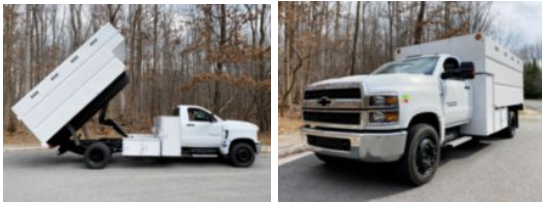

2022 Chevrolet 6500 4x2 Southco Chip Truck

\$ 93,000

Stock NH410633 VIN 1HTKHPVM3NH410633

Truck Specifications		Unit Specifications	
Year	2022	Attachment Year	2022
Make	Chevrolet	Bed/Body Make	Southco
Model	6500	Bed/Body Model	Custom Chip Body
Cab Type	REGULAR CAB		
CA or CT	108		
Chassis Class	CLASS 6 CHASSIS		
Engine Make	DURAMAX		
Engine Model	6.6L D		
Engine HP	350		
Transmission	6500		
Transmission Speed	6500		
FA Capacity	8000		
RA Capacity	15500		
Wheelbase	189		
Current Meter Reading	0		
Engine Hours	0		
Brakes	HYDRAULIC		
Rear Suspension	SPRING		
Engine Size	6.6		
Engine Fuel Type	Diesel		
Axle Config	4x2		
GVWR	22500		
Frame	SINGLE		
PTO Options	YES		