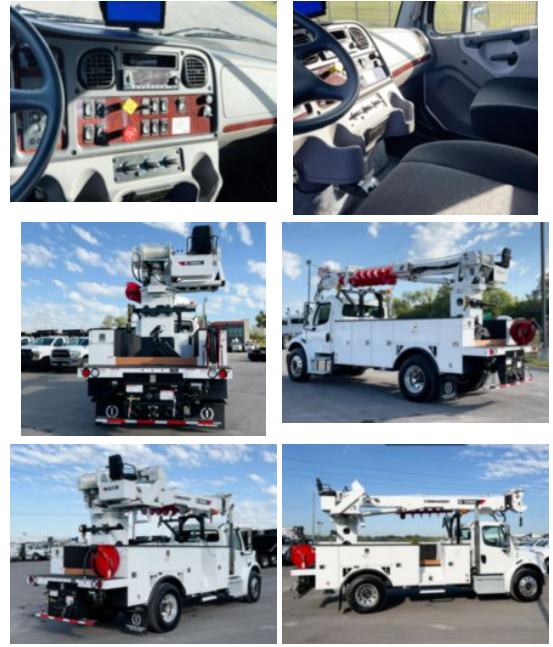

2023 Freightliner M2106 4x2 Terex C4047 Digger Derrick

\$ 238,880

Stock RDVF9827 VIN 3ALACXD20RDVF9827

Truck Specifications		Unit Specifications	
Year	2024	Attachment Year	2023
Make	Freightliner	Attachment Make	Terex Utilities
Model	M2106	Attachment Model	Commander 4047
Cab Type	REGULAR CAB	Bed/Body Make	B&G BODIES
CA or CT	124	Bed/Body Model	BGIC4047MU126LB
Chassis Class	CLASS 7 CHASSIS		
Engine Make	DETROIT		
Engine Model	DD8 D		
Engine HP	300		
Transmission	M2106		
Transmission Speed	M2106		
FA Capacity	14600		
RA Capacity	21000		
Wheelbase	190		
Current Meter Reading	0		
Engine Hours	0		
Brakes	AIR		
Rear Suspension	SPRING		
Engine Size	DD8 D		
Engine Fuel Type	Diesel		
Axle Config	4x2		
GVWR	33000		
Frame	1113335625437S		
PTO Options	YES		