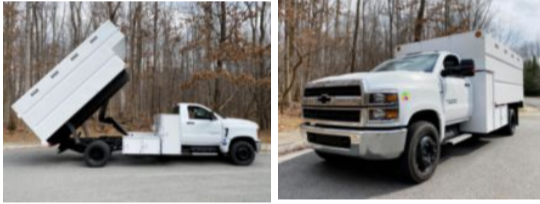

**2022 Chevrolet 6500 4x2 Southco Chip Truck**

**\$ 89,000**

Stock NH390008 VIN 1HTKHPVMXNH390008

Truck Specifications		Unit Specifications	
<b>Year</b>	2022	<b>Attachment Year</b>	2022
<b>Make</b>	Chevrolet	<b>Bed/Body Make</b>	Southco
<b>Model</b>	6500	<b>Bed/Body Model</b>	Custom Chip Body
<b>Cab Type</b>	REGULAR CAB		
<b>CA or CT</b>	108		
<b>Chassis Class</b>	CLASS 6 CHASSIS		
<b>Engine Make</b>	DURAMAX		
<b>Engine Model</b>	6.6L D		
<b>Engine HP</b>	350		
<b>Transmission</b>	Automatic		
<b>Transmission Speed</b>	6		
<b>FA Capacity</b>	8000		
<b>RA Capacity</b>	15500		
<b>Wheelbase</b>	189		
<b>Brakes</b>	HYDRAULIC		
<b>Rear Suspension</b>	SPRING		
<b>Engine Size</b>	6.6		
<b>Engine Fuel Type</b>	Diesel		
<b>Axle Config</b>	4x2		
<b>GVWR</b>	22500		
<b>Frame</b>	SINGLE		
<b>PTO Options</b>	YES		