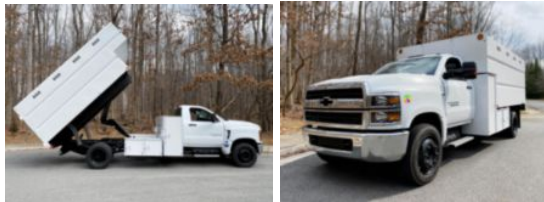

**2022 Chevrolet 6500 4x2 Southco Chip Truck**

**\$ 93,000**

Stock NH449827 VIN 1HTKHPVM2NH449827

Truck Specifications		Unit Specifications	
<b>Year</b>	2022	<b>Attachment Year</b>	2022
<b>Make</b>	Chevrolet	<b>Bed/Body Make</b>	Southco
<b>Model</b>	6500	<b>Bed/Body Model</b>	Custom Chip Body
<b>Cab Type</b>	REGULAR CAB		
<b>CA or CT</b>	108		
<b>Chassis Class</b>	CLASS 6 CHASSIS		
<b>Engine Make</b>	DURAMAX		
<b>Engine Model</b>	6.6L D		
<b>Engine HP</b>	350		
<b>Transmission</b>	6500		
<b>Transmission Speed</b>	6500		
<b>FA Capacity</b>	8000		
<b>RA Capacity</b>	15500		
<b>Wheelbase</b>	189		
<b>Current Meter Reading</b>	0		
<b>Engine Hours</b>	0		
<b>Brakes</b>	HYDRAULIC		
<b>Rear Suspension</b>	SPRING		
<b>Engine Size</b>	6.6		
<b>Engine Fuel Type</b>	Diesel		
<b>Axle Config</b>	4x2		
<b>GVWR</b>	22500		
<b>Frame</b>	SINGLE		
<b>PTO Options</b>	YES		