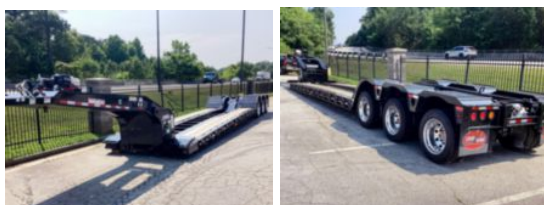

Load King 503/554 SS SF Lowboy Trailer

\$ 115,756

Stock P1033354 VIN 5LKL53354P1033354

Trailer Specifications		Unit Specifications	
Year	2023		
Make	Load King		
Model	503/554 SS SF		
Color	YELLOW POLY		
Current Meter Reading	0		
Trailer Type	HYDRAULIC DETACHABLE GOOSENECK		
Trailer Axle Spacing	54 1/2"		
Trailer Capacity	55 TON		
Trailer Composition	STEEL		
Trailer GVWR	134560		
Trailer Ramps	31"		
Overall Width	8' 6"		
Loaded Deck Height	18"		
Floor	APITONG		
Kingpin	54"		
Wheel Composition	INNER STEEL/OUTER ALUMINUM		
Fender Type	LOAD BEARING-CAMEL BACK		
Tire Size	255/70R22.5		
Boom Trough	EXCAVATOR NOTCH + BACKHOE TRAY		
Gooseneck Type	EQUIPSHARE 54" KP		
Gooseneck	12' 9"		
Brake Type	AIR		
Trailer Axle Quantity	3		
Toolbox	14"W X 24"D X 64"W		