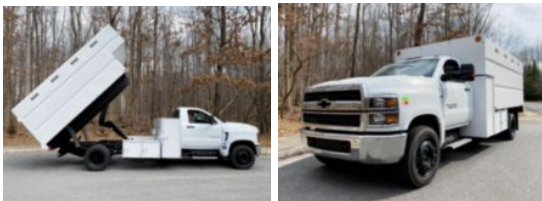

Custom Truck One Source

Lynchburg, VA

Phone: (434) 525-2929

<https://www.customtruck.com/locations>

2022 Chevrolet 6500

\$ 93,400

Stock NH388003 VIN 1HTKHPVM1NH388003

Truck Specifications		Unit Specifications	
Year	2022	Attachment Make	Southco
Make	Chevrolet	Attachment Model	Custom Chip Body
Model	6500	Attachment Year	2022
Cab Type	REGULAR CAB	Bed/Body Make	Southco
Chassis Class	CLASS 6 CHASSIS	Bed/Body Model	Custom Chip Body
Axle Config	4x2	Characteristic Type	CHIPPER BODY TRUCK
Engine Make	DURAMAX		
Engine Model	6.6L D		
Wheelbase	189		
CA or CT	108		
Rear Suspension	SPRING		
Brakes	HYDRAULIC		