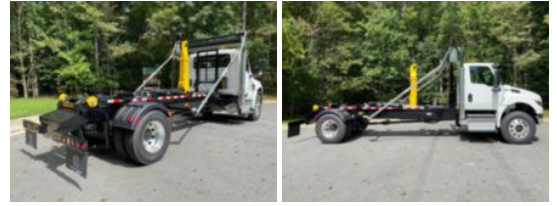

Custom Truck One Source

Lynchburg, VA

Phone: (434) 525-2929

<https://www.customtruck.com/locations>

HOOK LIFT 2024 International MV607

\$ 159,102

Stock RL217655 VIN 3HAEUTAN1RL217655

Detailed Specification

Attached Body	HOOK LIFT	Attachment Year	2021
Axle Config	4x2	Brakes	AIR
Cab Type	REGULAR CAB	Characteristic Type	HOOK LIFT TRUCK
Current Meter Reading	0.000000	Engine Hours	0.000000
Engine Hp	350	Engine Make	CUMMINS
Engine Model	L9 D	Engine Size	9
FA Capacity	12000	RA Capacity	23000
Rear Suspension	HAS460-55	Transmission	Automatic
Transmission Model	3000RDS	Transmission Speed	6
Wheelbase	240		