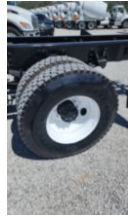

2018 International 7300 4x4 Cab & Chassis

\$ 69,500

Stock JH631843 VIN 1HTWBMMN4JH631843

Truck Specifications	Unit Specifications
Year	2018
Make	International
Model	7300
Color	WHITE
Cab Type	REGULAR CAB
Chassis Class	CLASS 7 CHASSIS
Engine Make	CUMMINS
Engine Model	B6.7 D
Engine HP	250
Transmission	Automatic
Transmission Speed	6
FA Capacity	14000
RA Capacity	20000
Rear Axle Ratio	5.57
Current Meter Reading	73164
Engine Hours	5099
Block Heater	YES
Brakes	AIR
Fuel Tank Capacity	50
Rear Suspension	SPRING
Engine Size	6.7
Engine Fuel Type	Diesel
Axle Config	4x4
GVWR	33000
Driver Seat	HIGH BACK AIR RIDE
Frame	SINGLE
Front Tire	12R22.5
Rear Tire	12R22.5
Power Locks	NO
PTO Options	PROVISION
Radio	AM/FM
Power Windows	NO
Passenger Seat	TWO PERSON BENCH