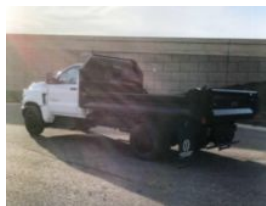

Custom Truck One Source

St Paul, MN

Phone: (877) 788-7461

<https://www.customtruck.com/locations>

2022 Chevrolet 5500 4x2 11' Knapheide Dump Truck

\$ 84,669

Stock NH174951 VIN 1HTKHPVKXNH174951

Truck Specifications		Unit Specifications	
CARB Registered	Yes	Attachment Year	2022
Year	2022	Bed/Body Make	Knapheide
Make	Chevrolet	Bed/Body Model	KTR11X1212GDB
Model	5500		
Cab Type	REGULAR CAB		
CA or CT	84		
Chassis Class	CLASS 5 CHASSIS		
Engine Make	DURAMAX		
Engine Model	6.6L D		
Engine HP	350		
Transmission	Automatic		
Transmission Speed	6		
FA Capacity	7000		
RA Capacity	15500		
Wheelbase	165		
Brakes	HYDRAULIC		
Rear Suspension	SPRING		
Engine Size	6.6		
Engine Fuel Type	Diesel		
Axle Config	4x2		
GVWR	19500		
Frame	SINGLE		
PTO Options	YES		