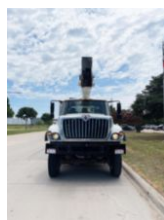

2012 Versalift VO-455-MHI / 2013 International 7300 4x4
Call for price

Stock DJ145669 VIN 1HTWBAA5DJ145669

Truck Specifications		Unit Specifications	
Year	2013	Attachment Year	2012
Make	INTERNATIONAL	Attachment Make	Versalift
Model	7300	Attachment Model	VO-455-MHI
Color	WHITE	Maximum Work	60.7
Cab Type	REGULAR CAB		
Chassis Class	Truck		
Engine Make	Navistar		
Engine Model	Maxxforce DT 7.6L		
Engine HP	260		
Transmission Make	Allison		
Transmission	Auto		
Transmission Speed	6		
FA Capacity	13000		
RA Capacity	20000		
Rear Axle Ratio	5.38		
Wheelbase	195		
Current Meter Reading	77537		
Engine Hours	4809		
Block Heater	YES		
Brakes	AIR		
Fuel Tank Capacity	50		
Rear Suspension	Spring		
Engine Size	MAXXFORCE DT D		
Engine Fuel Type	Diesel		
Axle Config	4x4		
GVWR	33000		
Driver Seat	HIGH BACK AIR RIDE		
Frame	Steel		
Front Tire	11R22.5		
Rear Tire	11R22.5		
Power Locks	NO		
PTO Options	YES		
Radio	AM/FM		
Power Windows	NO		
Passenger Seat	TWO PERSON BENCH		