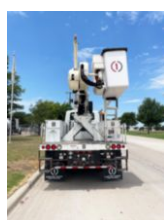

2012 Versalift VO-455-MHI / 2013 International 7300 4x4
Call for price

Stock DJ145669 VIN 1HTWBAA5DJ145669

Truck Specifications		Unit Specifications	
Year	2013	Attachment Year	2012
Make	INTERNATIONAL	Attachment Make	Versalift
Model	7300	Attachment Model	VO-455-MHI
Color	WHITE	Maximum Work	60.7
Cab Type	REGULAR CAB		
Chassis Class	Truck		
Engine Make	Navistar		
Engine Model	Maxxforce DT 7.6L		
Engine HP	260		
Transmission Make	Allison		
Transmission	Auto		
Transmission Speed	6		
FA Capacity	13000		
RA Capacity	20000		
Rear Axle Ratio	5.38		
Wheelbase	195		
Current Meter Reading	77537		
Engine Hours	4809		
Block Heater	YES		
Brakes	AIR		
Fuel Tank Capacity	50		
Rear Suspension	Spring		
Engine Size	MAXXFORCE DT D		
Engine Fuel Type	Diesel		
Axle Config	4x4		
GVWR	33000		
Driver Seat	HIGH BACK AIR RIDE		
Frame	Steel		
Front Tire	11R22.5		
Rear Tire	11R22.5		
Power Locks	NO		
PTO Options	YES		
Radio	AM/FM		
Power Windows	NO		
Passenger Seat	TWO PERSON BENCH		