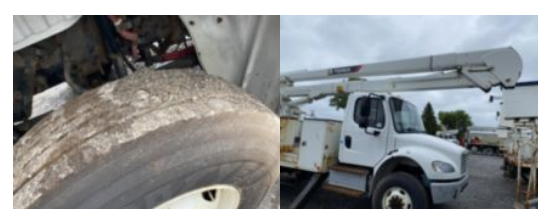

2008 Terex 5TC-55 Bucket / 2018 Freightliner M2106
Call for price

Stock JDJL6246 VIN 3ALDCXFC8JDJL6246

Truck Specifications		Unit Specifications	
Year	2018	Attachment Make	Terex
Make	FREIGHTLINER	Attachment Model	TC55
Model	M2	Maximum Work	60
Color	WHITE		
Cab Type	REGULAR CAB		
Chassis Class	Truck		
Engine Make	Cummins		
Engine Model	ISB 6.7		
Engine HP	250		
Transmission	Auto		
Transmission Speed	6		
FA Capacity	14000		
RA Capacity	21000		
Rear Axle Ratio	5.57		
Wheelbase	190		
Current Meter Reading	62971		
Engine Hours	5492		
Block Heater	YES		
Brakes	AIR		
Fuel Tank Capacity	50		
Rear Suspension	Air Ride		
Engine Size	6.7		
Engine Fuel Type	Diesel		
Axle Config	4x4		
GVWR	33000		
Driver Seat	HIGH BACK AIR RIDE		
Frame	Steel		
Front Tire	12R22.5		
Rear Tire	12R22.5		
PTO Options	YES		
Radio	AM/FM		
Passenger Seat	TWO PERSON BENCH		
Transmission	Allison		