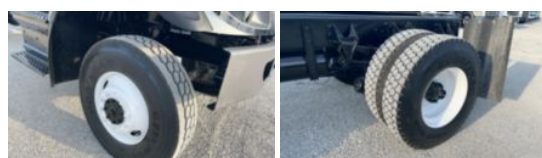

Custom Truck One Source

Kansas City, MO

Phone: (816) 558-7290

<https://www.customtruck.com/locations>

2018 International 7300 4x4 Cab & Chassis

\$ 84,500

Stock JH631833 VIN 1HTWBMMN1JH631833

Unit Specifications		Unit Specifications	
Year	2018		
Make	International		
Model	7300		
Color	WHITE		
Cab Type	REGULAR CAB		
CA or CT	120		
Chassis Class	CLASS 7 CHASSIS		
Engine Make	CUMMINS		
Engine Model	B6.7 D		
Engine HP	250		
Transmission	Automatic		
Transmission Speed	6		
FA Capacity	14000		
RA Capacity	20000		
Rear Axle Ratio	5.57		
Wheelbase	200		
Current Meter Reading	45000		
Engine Hours	3521		
Block Heater	YES		
Brakes	AIR		
Fuel Tank Capacity	50		
Pusher Axle(s)	NONE		
Rear Suspension	SPRING		
Tag Axle	NONE		
Engine Size	6.7		
Engine Fuel Type	Diesel		
Axle Config	4x4		
GVWR	33000		
Driver Seat	HIGH BACK AIR RIDE		
Frame	SINGLE		
Front Tire	12R22.5		
Rear Tire	12R22.5		
PTO Options	PROVISION		
Radio	AM/FM		
Passenger Seat	TWO PERSON BENCH		