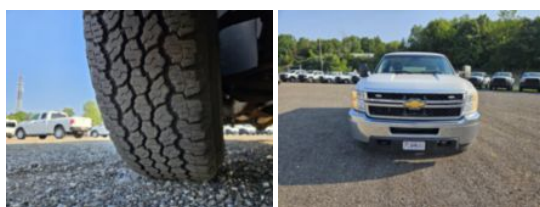

2014 Chevrolet 2500 4x2 Service Truck
\$ 19,500

Stock EF172098 VIN 1GB0CVCG4EF172098

Truck Specifications		Unit Specifications	
Year	2014	Attachment Make	Reading
Make	Chevrolet	Attachment Model	Service Body
Model	2500		
Color	WHITE		
Cab Type	REGULAR CAB		
Chassis Class	CLASS 2 CHASSIS		
Engine Make	CHEVY		
Engine Model	GAS		
Engine HP	360		
Transmission	2500		
Transmission Speed	2500		
FA Capacity	4400		
RA Capacity	6200		
Current Meter Reading	157462		
Engine Hours	0		
Brakes	HYDRAULIC		
Rear Suspension	SPRING		
Engine Size	GAS		
Engine Fuel Type	Gas		
Axle Config	4x2		
GVWR	9300		
Driver Seat	HIGH BACK		
Frame	SINGLE		
PTO Options	NO		
Radio	AM/FM		
Passenger Seat	HIGH BACK		