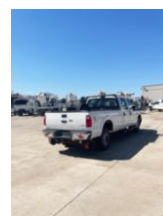

**2015 Ford F350 4x4 Crew Cab Hi-Rail Pickup Truck**

**\$ 36,500**

Stock FEB82753 VIN 1FT7W3B68FEB82753

Hi-Rail Specifications		Unit Specifications	
Year	2015		
Make	Ford		
Model	F350		
Color	WHITE		
Cab Type	CREW CAB		
Chassis Class	CLASS 2 CHASSIS		
Engine Make	Ford		
Engine Model	6.2L G		
Engine HP	380		
Transmission	F350		
Transmission Speed	F350		
FA Capacity	5940		
RA Capacity	6290		
Wheelbase	172		
Current Meter Reading	164439		
Engine Hours	7639		
Brakes	HYDRAULIC		
Rear Suspension	SPRING		
Engine Size	6.2		
Engine Fuel Type	Gas		
Axle Config	4x4		
GVWR	10000		
Driver Seat	HIGH BACK		
Frame	SINGLE		
Front Tire	225/70R19.5		
Rear Tire	225/70R19.5		
Power Locks	YES		
Radio	AM/FM/CD		
Power Windows	YES		
Passenger Seat	HIGH BACK		