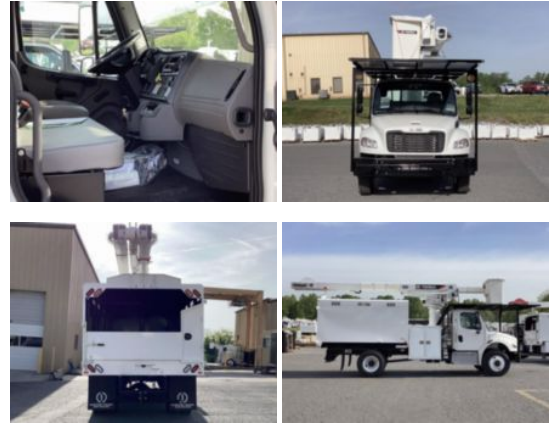

## 56F 2024 Freightliner M2106

**\$ 169,302**

Stock RHVC8070 VIN 1FVACWFD8RHVC8070

| Truck Specifications   |                 | Unit Specifications        |                     |
|------------------------|-----------------|----------------------------|---------------------|
| <b>Year</b>            | 2024            | <b>Attachment Make</b>     | Terex Utilities     |
| <b>Make</b>            | Freightliner    | <b>Attachment Model</b>    | XT PRO 56-BOC-F-PC  |
| <b>Model</b>           | M2106           | <b>Attachment Year</b>     | 2021                |
| <b>Cab Type</b>        | REGULAR CAB     | <b>Characteristic Type</b> | 56' BUCKET FORESTRY |
| <b>Chassis Class</b>   | CLASS 6 CHASSIS |                            |                     |
| <b>Axle Config</b>     | 4x2             |                            |                     |
| <b>Engine Make</b>     | CUMMINS         |                            |                     |
| <b>Engine Model</b>    | 6.7L D          |                            |                     |
| <b>Wheelbase</b>       | 187             |                            |                     |
| <b>CA or CT</b>        | 119             |                            |                     |
| <b>Rear Suspension</b> | SPRING          |                            |                     |
| <b>Brakes</b>          | HYDRAULIC       |                            |                     |