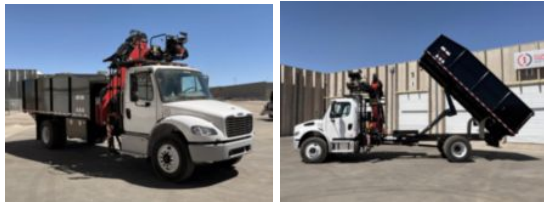

2024 Freightliner M2106 4x2 FASSI F145AZ.0.22 Grapple

\$ 182,190

Stock PHNZ1901 VIN 1FVACXFC1PHNZ1901

Truck Specifications		Unit Specifications	
Year	2023	Attachment Year	2023
Make	Freightliner	Attachment Make	Fassi
Model	M2106	Attachment Model	F145AZ.0.22
Cab Type	REGULAR CAB		
CA or CT	161		
Chassis Class	CLASS 7 CHASSIS		
Engine Make	CUMMINS		
Engine Model	6.7L D		
Engine HP	250		
Transmission	M2106		
Transmission Speed	M2106		
FA Capacity	13300		
RA Capacity	21000		
Wheelbase	226		
Current Meter Reading	0		
Engine Hours	0		
Brakes	AIR		
Rear Suspension	SPRING		
Engine Size	6.7		
Engine Fuel Type	Diesel		
Axle Config	4x2		
GVWR	33000		
Frame	10938350344S		
PTO Options	YES		