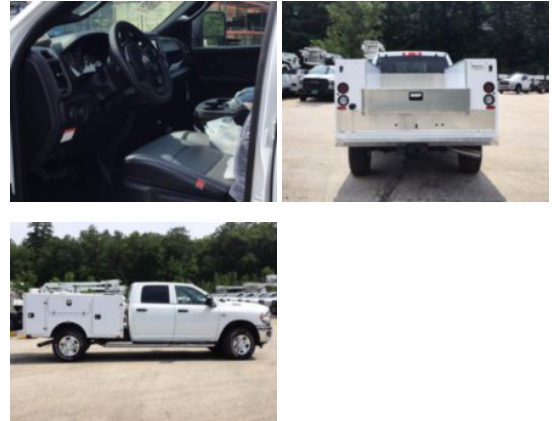

Custom Truck One Source

Hooksett, NH

Phone: (603) 624-6288

<https://www.customtruck.com/locations>

2023 RAM 2500 4x4 8' Brand FX Service Truck

\$ 88,388

Stock PG529652 VIN 3C6UR5HL1PG529652

Truck Specifications		Unit Specifications	
Year	2023	Attachment Year	2015
Make	RAM	Bed/Body Make	BRAND FX
Model	2500	Bed/Body Model	Service Body
Cab Type	CREW CAB		
CA or CT	56		
Chassis Class	CLASS 2 CHASSIS		
Engine Make	CUMMINS		
Engine Model	6.7L D		
Engine HP	360		
Transmission	2500		
Transmission Speed	2500		
FA Capacity	5250		
RA Capacity	6000		
Wheelbase	169		
Current Meter Reading	0		
Engine Hours	0		
Brakes	HYDRAULIC		
Rear Suspension	SPRING		
Engine Size	6.7		
Engine Fuel Type	Diesel		
Axle Config	4x4		
GVWR	10000		
Frame	SINGLE		
PTO Options	PROVISION		