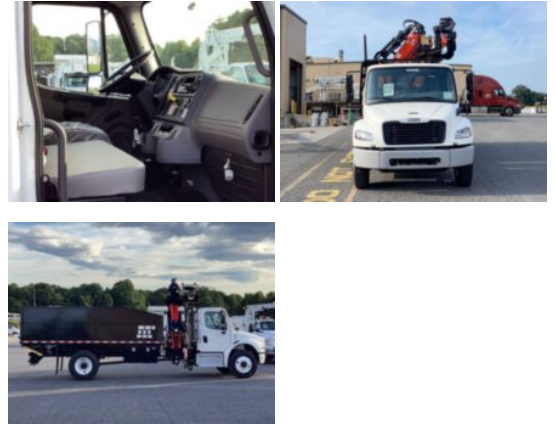

**Custom Truck One Source**

Lynchburg, VA

Phone: (434) 525-2929

<https://www.customtruck.com/locations>

**2023 Freightliner M2106 4x2 Fassi F145AZ.0.22 Grapple**

**\$ 190,655**

Stock PHNZ1868 VIN 1FVACXFC7PHNZ1868

Truck Specifications		Unit Specifications	
<b>CARB Registered</b>	No	<b>Attachment Year</b>	2023
<b>Year</b>	2023	<b>Attachment Make</b>	Fassi
<b>Make</b>	Freightliner	<b>Attachment Model</b>	F145AZ.0.22
<b>Model</b>	M2106		
<b>Cab Type</b>	REGULAR CAB		
<b>CA or CT</b>	161		
<b>Chassis Class</b>	CLASS 7 CHASSIS		
<b>Engine Make</b>	CUMMINS		
<b>Engine Model</b>	6.7L D		
<b>Engine HP</b>	250		
<b>Transmission</b>	Automatic		
<b>Transmission Speed</b>	6		
<b>FA Capacity</b>	13300		
<b>RA Capacity</b>	21000		
<b>Wheelbase</b>	226		
<b>Brakes</b>	AIR		
<b>Rear Suspension</b>	SPRING		
<b>Engine Size</b>	6.7		
<b>Engine Fuel Type</b>	Diesel		
<b>Axle Config</b>	4x2		
<b>GVWR</b>	33000		
<b>Frame</b>	10938350344S		
<b>PTO Options</b>	YES		
<b>Transmission</b>	ALLISON		