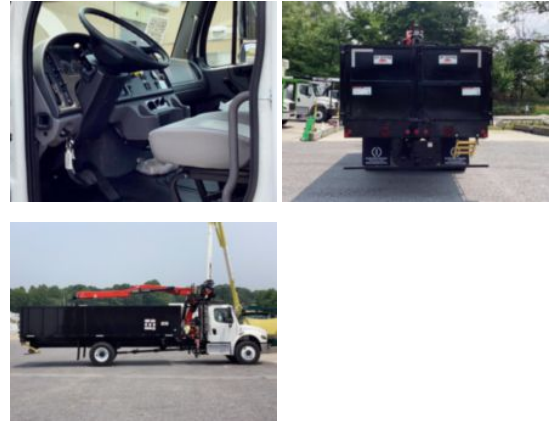

Custom Truck One Source

Lynchburg, VA

Phone: (434) 525-2929

<https://www.customtruck.com/locations>

2023 Freightliner M2106 4x2 FASSI F145AZ.0.22 Grapple

\$ 248,393

Stock PHNX2548 VIN 1FVACXFC4PHNX2548

Truck Specifications		Unit Specifications	
Year	2023	Attachment Year	2022
Make	Freightliner	Attachment Make	Fassi
Model	M2106	Attachment Model	F145AZ.0.22
Cab Type	REGULAR CAB	Bed/Body Make	Ox Bodies
CA or CT	161	Bed/Body Model	LANDSCAPING
Chassis Class	CLASS 7 CHASSIS		
Engine Make	CUMMINS		
Engine Model	6.7L D		
Engine HP	250		
Transmission	M2106		
Transmission Speed	M2106		
FA Capacity	13300		
RA Capacity	21000		
Wheelbase	226		
Current Meter Reading	0		
Engine Hours	0		
Brakes	AIR		
Rear Suspension	SPRING		
Engine Size	6.7		
Engine Fuel Type	Diesel		
Axle Config	4x2		
GVWR	33000		
Frame	10938350344S		
PTO Options	YES		