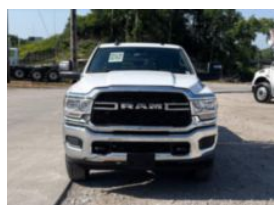

**2023 RAM 2500 4x4 CM 8 1/2' Flatbed Truck**

**\$ 68,825**

Stock PG544546 VIN 3C6UR5HJ2PG544546

Truck Specifications		Unit Specifications	
<b>Year</b>	2023	<b>Attachment Year</b>	2023
<b>Make</b>	RAM	<b>Bed/Body Make</b>	CM TRUCK BEDS
<b>Model</b>	2500	<b>Bed/Body Model</b>	CMTRD8_6X84FB
<b>Cab Type</b>	CREW CAB		
<b>CA or CT</b>	56		
<b>Chassis Class</b>	CLASS 2 CHASSIS		
<b>Engine Make</b>	RAM		
<b>Engine Model</b>	6.4L G		
<b>Engine HP</b>	410		
<b>Transmission</b>	2500		
<b>Transmission Speed</b>	2500		
<b>FA Capacity</b>	5250		
<b>RA Capacity</b>	6000		
<b>Wheelbase</b>	169		
<b>Current Meter Reading</b>	0		
<b>Engine Hours</b>	0		
<b>Brakes</b>	HYDRAULIC		
<b>Rear Suspension</b>	SPRING		
<b>Engine Size</b>	6.4		
<b>Engine Fuel Type</b>	Gas		
<b>Axle Config</b>	4x4		
<b>Frame</b>	SINGLE		
<b>PTO Options</b>	NO		