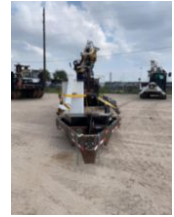

**DIGGER 2014 SKYLIFT S6000**

**\$ 69,500**

Stock 1941-MDS VIN 1941-MDS6000-LP

**Detailed Specification**

<b>Attached Body</b>	DIGGER	<b>Attachment Year</b>	0
<b>Axle Config</b>	Track	<b>Brakes</b>	HYDRAULIC
<b>Cab Type</b>	NO CAB	<b>Characteristic Type</b>	MINI DERRICK
<b>Current Meter Reading</b>	0.000000	<b>Engine Hours</b>	1248.000000
<b>Engine Hp</b>	32	<b>Engine Make</b>	KUBOTA
<b>Engine Model</b>	DIESEL	<b>Rear Suspension</b>	SOLID
<b>Transmission</b>	Manual	<b>Transmission Model</b>	HYDROSTATIC