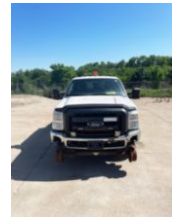

2015

\$ 43,500

Stock FEB82746 VIN 1FT7W3B60FEB82746

Detailed Specification

Attachment Year	0	Axle Config	4x4
Brakes	HYDRAULIC	Cab Type	CREW CAB
Characteristic Type	RAIL PICKUP TRUCK	Current Meter Reading	147118.000000
Engine Hours	6948.000000	Engine Hp	380
Engine Make	Ford	Engine Model	6.2L G
Engine Size	6.2	FA Capacity	5940
RA Capacity	6290	Rear Suspension	SPRING
Transmission	Automatic	Transmission Model	AUTOMATIC
Wheelbase	172		