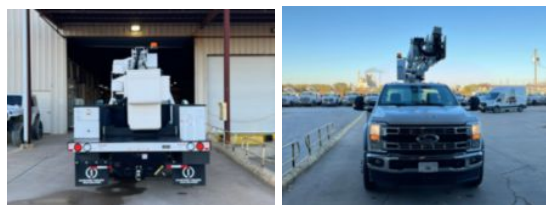

2026 Ford F550 4x4 Terex Utilities LT40 Bucket Truck

\$ 171,900

Stock TDA14222 VIN 1FDUF5HT3TDA14222

Truck Specifications		Unit Specifications	
CARB Registered	Yes	Attachment Year	2026
Year	2026	Attachment Make	Terex Utilities
Make	Ford	Attachment Model	LT40
Model	F550	Bed/Body Make	Falcon
Cab Type	REGULAR CAB	Bed/Body Model	FTELT40LU084LB
CA or CT	84	Maximum Work Height (ft)	45
Chassis Class	CLASS 5 CHASSIS		
Engine Make	Ford		
Engine Model	6.7L D		
Engine HP	330		
Transmission	Automatic		
Transmission Speed	10		
FA Capacity	7,500		
RA Capacity	14,706		
Wheelbase	169		
Brakes	HYDRAULIC		
Rear Suspension	SPRING		
Engine Size	6.7		
Engine Fuel Type	Diesel		
Axle Config	4x4		
GVWR (lb)	19,500		
Frame	SINGLE		
PTO Options	YES		