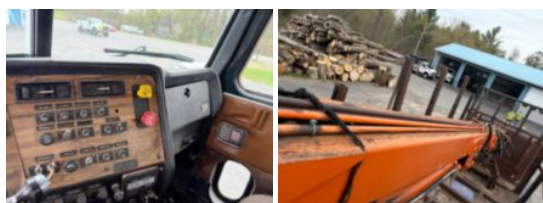

**1995 Westernstar 4900 Log Loader Truck**

**Call for price**

Stock SK938088 VIN 2WLPCCCH6SK938088

Unit Specifications	Unit Specifications
---------------------	---------------------

<b>Year</b>	1995
<b>Make</b>	WESTERN STAR
<b>Model</b>	4900 6x4
<b>Chassis Class</b>	Truck
<b>Engine Make</b>	CAT
<b>Engine Model</b>	3406
<b>Engine HP</b>	455
<b>Transmission</b>	Manual
<b>Transmission Speed</b>	8LL
<b>Current Meter Reading (mi)</b>	174,420
<b>Fuel Tank Capacity (gal)</b>	160
<b>Rear Suspension</b>	Spring
<b>Engine Fuel Type</b>	Diesel
<b>GVWR (lb)</b>	77,980
<b>Frame</b>	Steel
<b>Transmission Make</b>	Eaton
<b>Running Condition</b>	Running