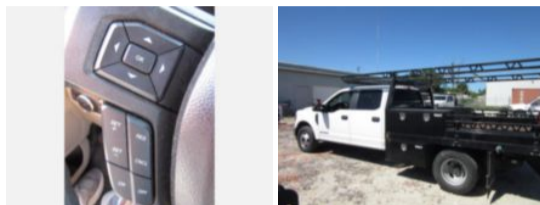

2022 Ford F-350 Crew Cab 4x2 Powerstroke XL Framers

Call for price

Stock NEG17945 VIN 1FD8W3GT6NEG17945

Truck Specifications		Unit Specifications	
Year	2022	Attachment Make	Ford
Make	FORD	Attachment Model	F350 XL
Model	F350 XL		
Chassis Class	Truck		
Engine Make	Ford		
Engine Model	6.7L 4V V8 T/C Diesel		
Transmission	Auto		
Transmission Speed	10		
FA Capacity	5,300		
RA Capacity	10,040		
Rear Axle Ratio	4.1		
Wheelbase	179		
Current Meter Reading (mi)	20,286		
Fuel Tank Capacity (gal)	40		
Rear Suspension	Spring		
Engine Fuel Type	Diesel		
GVWR (lb)	14,000		
Frame	Steel		
Transmission Make	Ford		
Running Condition	Running		