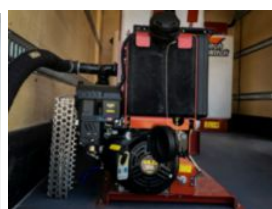

2024 Freightliner M2106 4x2 Box Truck
\$ 247,420

Stock RDUY3277 VIN 3ALACXFE0RDUY3277

Truck Specifications		Unit Specifications	
CARB Registered	No	Bed/Body Make	Marion
Year	2024	Bed/Body Model	MAR20X102VB DV-03 22' AL VAN B
Make	Freightliner		
Model	M2106		
Color	WHITE		
Cab Type	REGULAR CAB		
CA or CT	161		
Chassis Class	CLASS 7 CHASSIS		
Engine Make	CUMMINS		
Engine Model	L9 D		
Engine HP	350		
Transmission	Automatic		
Transmission Speed	6		
FA Capacity	12,000		
RA Capacity	21,000		
Rear Axle Ratio	5.57		
Wheelbase	226		
Approximate Bare Weight (lb)	11,300		
Block Heater	1000W/115V		
Brakes	AIR		
Fuel Tank Capacity (gal)	50		
Rear Suspension	SPRING		
Engine Size	L9 D		
Engine Fuel Type	Diesel		
Axle Config	4x2		
Diesel Exhaust Fluid Tank	6		
GVWR (lb)	33,000		
Driver Seat	HIGH BACK AIR RIDE		
Frame	1113335625437S		
Front Tire	02 HK H 11R22.5 AL11 050.56		
Rear Tire	04 HK G 11R22.5 DH06 088.45		
Power Locks	YES		
Front Axle Location	SBFA - SET BACK FRONT AXLE		
PTO Options	PROVISION		
Radio	AM/FM/WB/USB/BLUETOOTH		
Power Windows	DRIVER AND PASSENGER		
Passenger Seat	HIGH BACK FIXED		