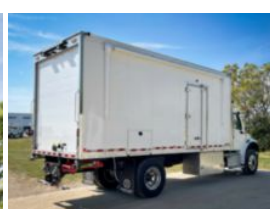

2024 Freightliner M2106 4x2 Box Truck
\$ 247,420

Stock RDUY3277 VIN 3ALACXFE0RDUY3277

Truck Specifications		Unit Specifications	
CARB Registered	No	Bed/Body Make	Marion
Year	2024	Bed/Body Model	MAR20X102VB DV-03 22' AL VAN B
Make	Freightliner		
Model	M2106		
Color	WHITE		
Cab Type	REGULAR CAB		
CA or CT	161		
Chassis Class	CLASS 7 CHASSIS		
Engine Make	CUMMINS		
Engine Model	L9 D		
Engine HP	350		
Transmission	Automatic		
Transmission Speed	6		
FA Capacity	12,000		
RA Capacity	21,000		
Rear Axle Ratio	5.57		
Wheelbase	226		
Approximate Bare Weight (lb)	11,300		
Block Heater	1000W/115V		
Brakes	AIR		
Fuel Tank Capacity (gal)	50		
Rear Suspension	SPRING		
Engine Size	L9 D		
Engine Fuel Type	Diesel		
Axle Config	4x2		
Diesel Exhaust Fluid Tank	6		
GVWR (lb)	33,000		
Driver Seat	HIGH BACK AIR RIDE		
Frame	1113335625437S		
Front Tire	02 HK H 11R22.5 AL11 050.56		
Rear Tire	04 HK G 11R22.5 DH06 088.45		
Power Locks	YES		
Front Axle Location	SBFA - SET BACK FRONT AXLE		
PTO Options	PROVISION		
Radio	AM/FM/WB/USB/BLUETOOTH		
Power Windows	DRIVER AND PASSENGER		
Passenger Seat	HIGH BACK FIXED		