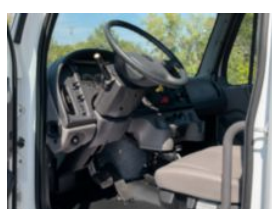

2024 Freightliner M2106 4x2 Box Truck
\$ 247,420

Stock RDUY3277 VIN 3ALACXFE0RDUY3277

Truck Specifications		Unit Specifications	
CARB Registered	No	Bed/Body Make	Marion
Year	2024	Bed/Body Model	MAR20X102VB DV-03 22' AL VAN B
Make	Freightliner		
Model	M2106		
Color	WHITE		
Cab Type	REGULAR CAB		
CA or CT	161		
Chassis Class	CLASS 7 CHASSIS		
Engine Make	CUMMINS		
Engine Model	L9 D		
Engine HP	350		
Transmission	Automatic		
Transmission Speed	6		
FA Capacity	12,000		
RA Capacity	21,000		
Rear Axle Ratio	5.57		
Wheelbase	226		
Approximate Bare Weight (lb)	11,300		
Block Heater	1000W/115V		
Brakes	AIR		
Fuel Tank Capacity (gal)	50		
Rear Suspension	SPRING		
Engine Size	L9 D		
Engine Fuel Type	Diesel		
Axle Config	4x2		
Diesel Exhaust Fluid Tank	6		
GVWR (lb)	33,000		
Driver Seat	HIGH BACK AIR RIDE		
Frame	1113335625437S		
Front Tire	02 HK H 11R22.5 AL11 050.56		
Rear Tire	04 HK G 11R22.5 DH06 088.45		
Power Locks	YES		
Front Axle Location	SBFA - SET BACK FRONT AXLE		
PTO Options	PROVISION		
Radio	AM/FM/WB/USB/BLUETOOTH		
Power Windows	DRIVER AND PASSENGER		
Passenger Seat	HIGH BACK FIXED		