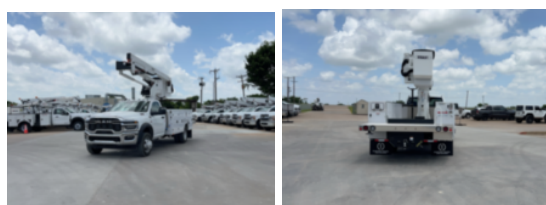

2025 RAM 5500 4x4 Versalift SST-40-EIH Bucket Truck

\$ 163,000

Stock SG549763 VIN 3C7WRNBL3SG549763

Truck Specifications		Unit Specifications	
CARB Registered	No	Attachment Year	2025
Year	2025	Attachment Make	Versalift
Make	RAM	Attachment Model	SST-40-EIH
Model	5500	Bed/Body Make	BRAND FX
Cab Type	REGULAR CAB	Bed/Body Model	BFXSST36DR084UL
CA or CT	84	Maximum Work Height (ft)	45
Chassis Class	CLASS 5 CHASSIS		
Engine Make	CUMMINS		
Engine Model	6.7L D		
Engine HP	360		
Transmission	Automatic		
Transmission Speed	8		
FA Capacity	7,250		
RA Capacity	13,500		
Wheelbase	169		
Brakes	HYDRAULIC		
Rear Suspension	SPRING		
Engine Size	6.7		
Engine Fuel Type	Diesel		
Axle Config	4x4		
GVWR (lb)	19,500		
Frame	SINGLE		
PTO Options	YES		