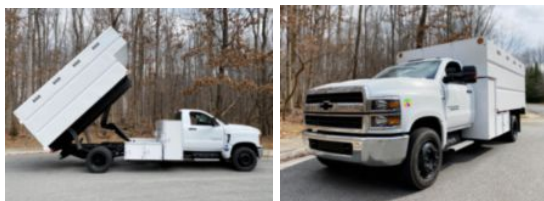

**2022 Chevrolet 6500**

**\$ 93,400**

Stock NH391232 VIN 1HTKHPVM9NH391232

Truck Specifications		Unit Specifications	
<b>Year</b>	2022	<b>Attachment Make</b>	Southco
<b>Make</b>	Chevrolet	<b>Attachment Model</b>	Custom Chip Body
<b>Model</b>	6500	<b>Attachment Year</b>	2022
<b>Cab Type</b>	REGULAR CAB	<b>Bed/Body Make</b>	Southco
<b>Chassis Class</b>	CLASS 6 CHASSIS	<b>Bed/Body Model</b>	Custom Chip Body
<b>Axle Config</b>	4x2	<b>Characteristic Type</b>	CHIPPER BODY TRUCK
<b>Engine Make</b>	DURAMAX		
<b>Engine Model</b>	6.6L D		
<b>Wheelbase</b>	189		
<b>CA or CT</b>	108		
<b>Rear Suspension</b>	SPRING		
<b>Brakes</b>	HYDRAULIC		