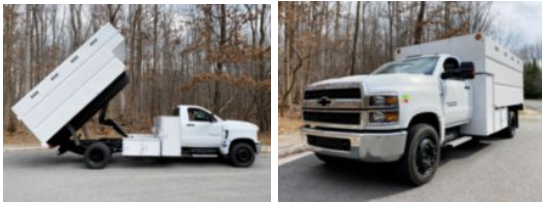

2022 Chevrolet 6500 4x2 Southco Chip Truck

\$ 93,000

Stock NH391232 VIN 1HTKHPVM9NH391232

Truck Specifications		Unit Specifications	
Year	2022	Attachment Year	2022
Make	Chevrolet	Bed/Body Make	Southco
Model	6500	Bed/Body Model	Custom Chip Body
Cab Type	REGULAR CAB		
CA or CT	108		
Chassis Class	CLASS 6 CHASSIS		
Engine Make	DURAMAX		
Engine Model	6.6L D		
Engine HP	350		
Transmission	6500		
Transmission Speed	6500		
FA Capacity	8000		
RA Capacity	15500		
Wheelbase	189		
Current Meter Reading	0		
Engine Hours	0		
Brakes	HYDRAULIC		
Rear Suspension	SPRING		
Engine Size	6.6		
Engine Fuel Type	Diesel		
Axle Config	4x2		
GVWR	22500		
Frame	SINGLE		
PTO Options	YES		