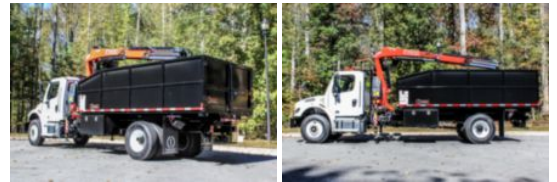

Custom Truck One Source

Lynchburg, VA

Phone: (434) 525-2929

<https://www.customtruck.com/locations>

F115A.0.22 2023 Freightliner M2106

\$ 167,099

Stock RHUV0581 VIN 1FVACWFCXRHUV0581

Detailed Specification

Engine Make	CUMMINS	Engine HP	220
Engine Model	6.7L D	Transmission	Automatic
Axle Config	4x2	Meter Reading	0.000000
FA Capacity	12000	Characteristic Type	FORESTRY GRAPPLE
RA Capacity	21000		
Cab Type	REGULAR CAB		
Attached Body	F115A.0.22		