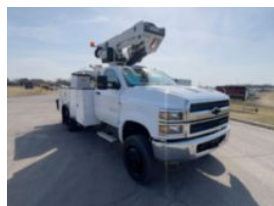

2023 Chevrolet 5500 4x4 Versalift VST-40-MHI Bucket

\$ 172,500

Stock PH664446 VIN 1HTKJPVK5PH664446

Truck Specifications		Unit Specifications	
CARB Registered	Yes	Attachment Year	2025
Year	2023	Attachment Make	Versalift
Make	Chevrolet	Attachment Model	VST-40-MHI
Model	5500	Bed/Body Make	Load King
Cab Type	REGULAR CAB	Bed/Body Model	LKVST40LU084UL
CA or CT	84	Maximum Work Height (ft)	45
Chassis Class	CLASS 5 CHASSIS		
Engine Make	DURAMAX		
Engine Model	6.6L D		
Engine HP	350		
Transmission	Automatic		
Transmission Speed	6		
FA Capacity	7,500		
RA Capacity	15,000		
Wheelbase	165		
Brakes	HYDRAULIC		
Rear Suspension	SPRING		
Engine Size	6.6		
Engine Fuel Type	Diesel		
Axle Config	4x4		
GVWR (lb)	19,500		
Frame	SINGLE		
PTO Options	YES		