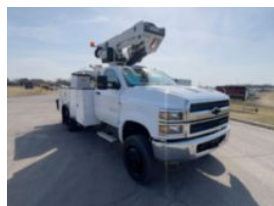

**2023 Chevrolet 5500 4x4 Versalift VST-40-MHI Bucket**

**\$ 172,500**

Stock PH230560 VIN 1HTKJPVK3PH230560

Truck Specifications		Unit Specifications	
<b>CARB Registered</b>	Yes	<b>Attachment Year</b>	2025
<b>Year</b>	2023	<b>Attachment Make</b>	Versalift
<b>Make</b>	Chevrolet	<b>Attachment Model</b>	VST-40-MHI
<b>Model</b>	5500	<b>Bed/Body Make</b>	Load King
<b>Cab Type</b>	REGULAR CAB	<b>Bed/Body Model</b>	LKVST40LU084UL
<b>CA or CT</b>	84	<b>Maximum Work Height (ft)</b>	45
<b>Chassis Class</b>	CLASS 5 CHASSIS		
<b>Engine Make</b>	DURAMAX		
<b>Engine Model</b>	6.6L D		
<b>Engine HP</b>	350		
<b>Transmission</b>	Automatic		
<b>Transmission Speed</b>	6		
<b>FA Capacity</b>	7,500		
<b>RA Capacity</b>	15,000		
<b>Wheelbase</b>	165		
<b>Brakes</b>	HYDRAULIC		
<b>Rear Suspension</b>	SPRING		
<b>Engine Size</b>	6.6		
<b>Engine Fuel Type</b>	Diesel		
<b>Axle Config</b>	4x4		
<b>GVWR (lb)</b>	19,500		
<b>Frame</b>	SINGLE		
<b>PTO Options</b>	YES		