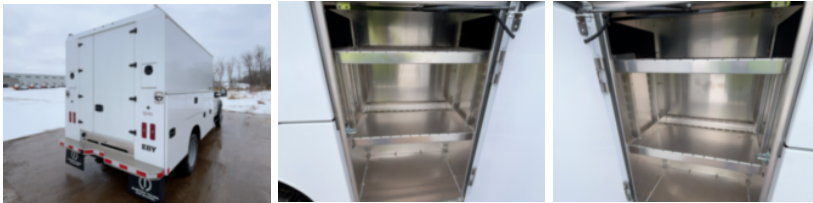

2024 Ford F550 4x4 EBY Advance Enclosed Service Truck

\$ 115,965

Stock REC39211 VIN 1FD0X5HT7REC39211

Truck Specifications		Unit Specifications	
CARB Registered	Yes	Attachment Year	2026
Year	2024	Bed/Body Make	MH EBY
Make	Ford	Bed/Body Model	EBYEUVLU084SB
Model	F550		
Cab Type	SUPER CAB		
CA or CT	84		
Chassis Class	CLASS 5 CHASSIS		
Engine Make	Ford		
Engine Model	6.7L D		
Engine HP	330		
Transmission	Automatic		
Transmission Speed	10		
FA Capacity	7,500		
RA Capacity	14,706		
Wheelbase	192		
Brakes	HYDRAULIC		
Rear Suspension	SPRING		
Engine Size	6.7		
Engine Fuel Type	Diesel		
Axle Config	4x4		
GVWR (lb)	19,500		
Frame	SINGLE		
PTO Options	PROVISION		