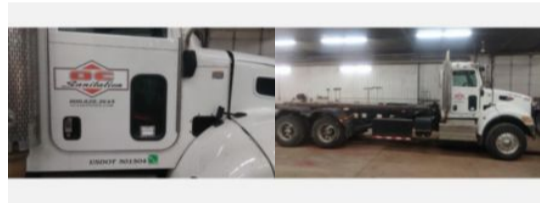

Custom Truck One Source

Orange City, Iowa

Phone: 866-411-2293

<https://www.customtruck.com/locations>

2021 Peterbilt 348 Tandem Galbreath U5-EX-174 Roll-Off

\$ 110,000

Stock MM766381 VIN 2NP3LJ0X7MM766381

Truck Specifications		Unit Specifications	
Year	2021	Attachment Make	Galbreath
Make	PETERBILT	Attachment Model	U5-EX-174
Model	348		
Chassis Class	Tractor		
Engine Make	Paccar		
Engine Model	PX-9 8.9L		
Engine HP	350		
Transmission	Auto		
Transmission Speed	6		
FA Capacity	20,000		
RA Capacity	46,000		
Rear Axle Ratio	5.38		
Wheelbase	262		
Current Meter Reading (mi)	194,718		
Fuel Tank Capacity (gal)	90		
Rear Suspension	Air Ride		
Engine Fuel Type	Diesel		
GVWR (lb)	66,000		
Frame	Steel		
Transmission Make	Allison		