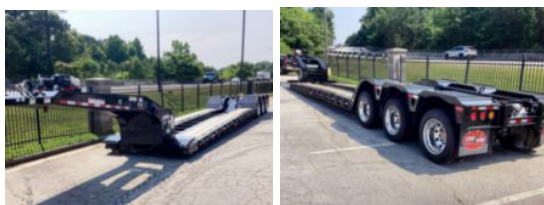

Load King 503/554 SS SF Lowboy Trailer
\$ 119,860

Stock R1033343 VIN 5LKL53356R1033343

Trailer Specifications
Unit Specifications

Year	2024
Make	Load King
Model	503/554 SS SF
Color	YELLOW POLY
Current Meter Reading	0
Trailer Type	HYDRAULIC DETACHABLE GOOSENECK
Trailer Axle Spacing	54 1/2"
Trailer Capacity	55 TON
Trailer Composition	STEEL
Trailer GVWR	134560
Trailer Ramps	31"
Overall Width	8' 6"
Loaded Deck Height	18"
Floor	APITONG
Kingpin	54"
Wheel Composition	INNER STEEL/OUTER ALUMINUM
Fender Type	LOAD BEARING-CAMEL BACK
Tire Size	255/70R22.5
Boom Trough	EXCAVATOR NOTCH + BACKHOE TRAY
Gooseneck Type	EQUIPSHARE 54" KP
Gooseneck	12' 9"
Brake Type	AIR
Trailer Axle Quantity	3
Toolbox	14"W X 24"D X 64"W