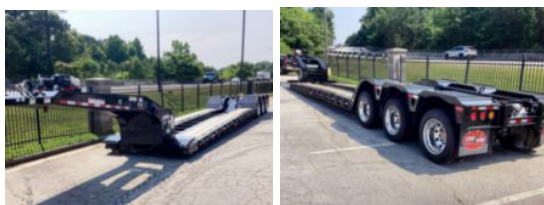

Load King 503/554 SS SF Lowboy Trailer
\$ 122,376

Stock R1033351 VIN 5LKL53355R1033351

Trailer Specifications		Unit Specifications	
Year	2024		
Make	Load King		
Model	503/554 SS SF		
Color	YELLOW POLY		
Current Meter Reading	0		
Trailer Type	HYDRAULIC DETACHABLE GOOSENECK		
Trailer Axle Spacing	54 1/2"		
Trailer Capacity	55 TON		
Trailer Composition	STEEL		
Trailer GVWR	134560		
Trailer Ramps	31"		
Overall Width	8' 6"		
Loaded Deck Height	18"		
Floor	APITONG		
Kingpin	54"		
Wheel Composition	INNER STEEL/OUTER ALUMINUM		
Fender Type	LOAD BEARING-CAMEL BACK		
Tire Size	255/70R22.5		
Boom Trough	EXCAVATOR NOTCH + BACKHOE TRAY		
Gooseneck Type	EQUIPSHARE 54" KP		
Gooseneck	12' 9"		
Brake Type	AIR		
Trailer Axle Quantity	3		
Toolbox	14"W X 24"D X 64"W		