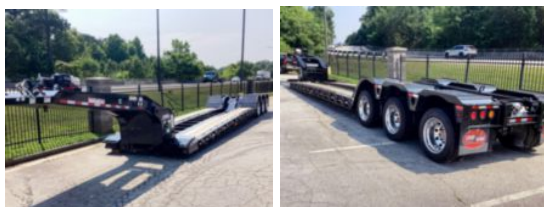

2024 Load King 503/554 SS SF Lowboy Trailer

\$ 122,376

Stock R1033348 VIN 5LKL53355R1033348

Trailer Specifications		Unit Specifications	
Year	2024		
Make	Load King		
Model	503/554 SS SF		
Color	YELLOW POLY		
Trailer Type	HYDRAULIC DETACHABLE GOOSENECK		
Trailer Axle Spacing	54 1/2"		
Trailer Capacity	55 TON		
Trailer Composition	STEEL		
Trailer GVWR	134560		
Trailer Ramps	31"		
Overall Width	8' 6"		
Loaded Deck Height	18"		
Floor	APITONG		
Kingpin	54"		
Wheel Composition	INNER STEEL/OUTER ALUMINUM		
Fender Type	LOAD BEARING-CAMEL BACK		
Tire Size	275/70R22.5 H		
Boom Trough	EXCAVATOR NOTCH + BACKHOE TRAY		
Gooseneck Type	EQUIPSHARE 54" KP		
Gooseneck	12' 9"		
Brake Type	AIR		
Trailer Axle Quantity	3		
Toolbox	14"W X 24"D X 64"W		