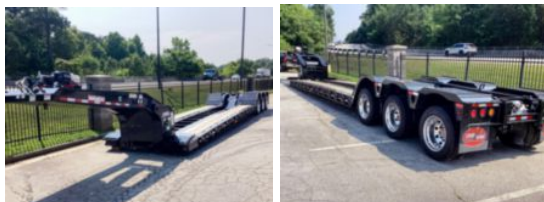

Load King 503/554 SS SF Lowboy Trailer
\$ 122,376

Stock R1033350 VIN 5LKL53353R1033350

Trailer Specifications		Unit Specifications	
Year	2024		
Make	Load King		
Model	503/554 SS SF		
Color	YELLOW POLY		
Current Meter Reading	0		
Trailer Type	HYDRAULIC DETACHABLE GOOSENECK		
Trailer Axle Spacing	54 1/2"		
Trailer Capacity	55 TON		
Trailer Composition	STEEL		
Trailer GVWR	134560		
Trailer Ramps	31"		
Overall Width	8' 6"		
Loaded Deck Height	18"		
Floor	APITONG		
Kingpin	54"		
Wheel Composition	INNER STEEL/OUTER ALUMINUM		
Fender Type	LOAD BEARING-CAMEL BACK		
Tire Size	275/70R22.5		
Boom Trough	EXCAVATOR NOTCH + BACKHOE TRAY		
Gooseneck Type	EQUIPSHARE 54" KP		
Gooseneck	12' 9"		
Brake Type	AIR		
Trailer Axle Quantity	3		
Toolbox	14"W X 24"D X 64"W		