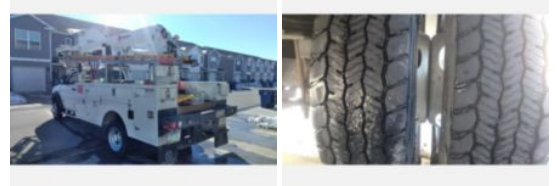

**2022 Dodge Ram 5500 4x4 Posi Plus Cable Placer Truck**
**\$ 99,000**

Stock NG328793 VIN 3C7WRNBL8NG328793

Truck Specifications		Unit Specifications	
<b>Year</b>	2022	<b>Attachment Make</b>	Posi+
<b>Make</b>	RAM	<b>Attachment Model</b>	700
<b>Model</b>	5500 4x4		
<b>Chassis Class</b>	Truck		
<b>Engine Make</b>	Cummins		
<b>Engine Model</b>	6.7L I6 Turbo Diesel		
<b>Engine HP</b>	360		
<b>Transmission</b>	Auto		
<b>Transmission Speed</b>	6		
<b>FA Capacity</b>	7,250		
<b>RA Capacity</b>	13,500		
<b>Rear Axle Ratio</b>	4.89		
<b>Wheelbase</b>	168		
<b>Current Meter Reading (mi)</b>	27,916		
<b>Fuel Tank Capacity (gal)</b>	52		
<b>Rear Suspension</b>	Spring		
<b>Engine Fuel Type</b>	Diesel		
<b>GVWR (lb)</b>	19,500		
<b>Frame</b>	Steel		
<b>Transmission Make</b>	Aisin		
<b>Running Condition</b>	Running		