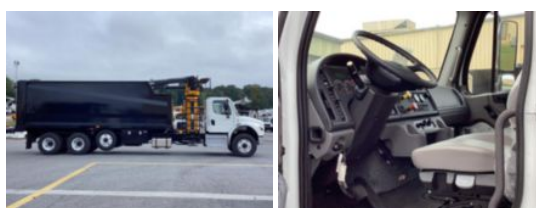

Custom Truck One Source

Forest, VA

Phone: (816) 256-3200

<https://www.customtruck.com/locations>

2025 Freightliner M2106 8x4 Rotobec ELITE 910 MT27

\$ 319,324

Stock SDWE3833 VIN 3ALMCYFEXSDWE3833

Truck Specifications		Unit Specifications	
Year	2025	Attachment Make	Rotobec
Make	Freightliner	Attachment Model	ELITE 910 MT27
Model	M2106		
Cab Type	REGULAR CAB		
CA or CT	264		
Chassis Class	CLASS 8 CHASSIS		
Engine Make	CUMMINS		
Engine Model	L9 D		
Engine HP	350		
Transmission	Automatic		
Transmission Speed	6		
FA Capacity	20,000		
RA Capacity	46,000		
Wheelbase	330		
Brakes	AIR		
Pusher Axle(s)	(1) 13.5K S		
Rear Suspension	TUFTRAC		
Engine Size	L9 D		
Engine Fuel Type	Diesel		
Axle Config	8x4		
GVWR (lb)	33001+		
Frame	DOUBLE		
PTO Options	YES		