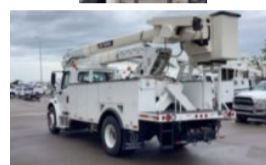

2015 Freightliner M2106 4x2 Terex HRX-55 Bucket Truck
\$ 69,500

Stock FHGE8275 VIN 1FVACXDT3FHGE8275

Truck Specifications		Unit Specifications	
Year	2015	Attachment Year	2014
Make	Freightliner	Attachment Make	Terex
Model	M2106	Attachment Model	HRX55
Color	WHITE	Maximum Work	60
Cab Type	REGULAR CAB		
CA or CT	126		
Chassis Class	CLASS 7 CHASSIS		
Engine Make	CUMMINS		
Engine Model	ISB		
Engine HP	250		
Transmission	Automatic		
Transmission Speed	6		
FA Capacity	13220		
RA Capacity	21000		
Wheelbase	189		
Current Meter Reading	98265		
Engine Hours	9607		
Block Heater	YES		
Brakes	AIR		
Fuel Tank Capacity	50		
Rear Suspension	SPRING		
Engine Size	6.7		
Engine Fuel Type	Diesel		
Axle Config	4x2		
GVWR	33000		
Driver Seat	BENCH - FULL WIDTH		
Frame	SINGLE		
Front Tire	11R22.5		
Rear Tire	11R22.5		
PTO Options	YES		
Radio	AM/FM		