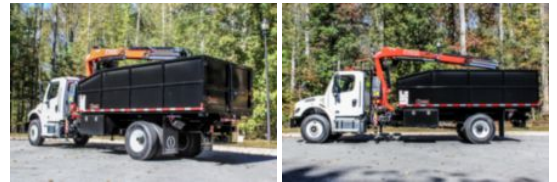

### Detailed Specification

<b>Engine Make</b>	CUMMINS	<b>Engine HP</b>	220
<b>Engine Model</b>	6.7L D	<b>Transmission</b>	Automatic
<b>Axle Config</b>	4x2	<b>Meter Reading</b>	0.000000
<b>FA Capacity</b>	12000	<b>Characteristic Type</b>	FORESTRY GRAPPLE
<b>RA Capacity</b>	21000		
<b>Cab Type</b>	REGULAR CAB		
<b>Attached Body</b>	F115A.0.22		