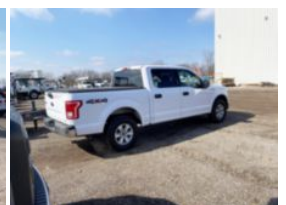

2015 Ford F150

\$ 18,500

Stock FKD83432 VIN 1FTEW1E84FKD83432

Detailed Specification

Engine Make	Ford	Engine HP	450
Engine Model	3.5L V6	Transmission	Automatic
Axle Config	4x4	Meter Reading	128028.000000
Cab Type	CREW CAB	Characteristic Type	PICKUP TRUCK