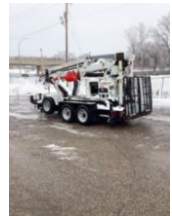

Custom Truck One Source

St Paul, MN

Phone: (877) 788-7461

<https://www.customtruck.com/locations>

DIGGER 2016 SDP EZ HAULER 55 MLP

\$ 84,500

Stock 58881686 VIN 101958881686

Detailed Specification

Engine Make	YANMAR	Engine HP	36
Engine Model	TIER 4	Transmission	Manual
Axle Config	Track	Meter Reading	0.000000
Attached Body	DIGGER	Characteristic Type	MINI DERRICK