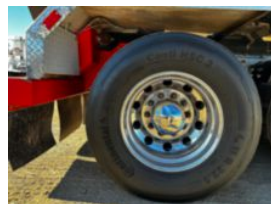

Custom Truck One Source

Glendale, Arizona

Phone: 866-411-2293

<https://www.customtruck.com/locations>

2021 Mack Granite Vermeer VXT600-11 Tri-Axle Vacuum

\$ 255,000

Stock MM017891 VIN 1M2GR4GC4MM017891

Truck Specifications		Unit Specifications	
Year	2021	Attachment Make	Vermeer
Make	MACK	Attachment Model	VXT600-11
Model	Granite		
Chassis Class	Tractor		
Engine Make	Mack		
Engine Model	MP8 12.8L		
Engine HP	505		
Transmission Make	Mack		
Transmission	Auto		
Transmission Speed	12		
FA Capacity	20,000		
RA Capacity	59,200		
Rear Axle Ratio	3.98		
Current Meter Reading	73,213		
Fuel Tank Capacity (gal)	80		
Rear Suspension	Air Ride		
Engine Fuel Type	Diesel		
GVWR (lb)	79,200		
Frame	Steel		