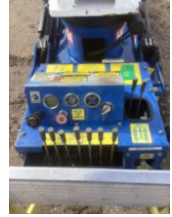

DIGGER 2013 SKYLIFT S6000

\$ 65,500

Stock S6000-LP VIN 1757-MDS6000-LP

Detailed Specification

Engine Make	KUBOTA	Engine HP	32
Engine Model	DIESEL	Transmission	Manual
Axle Config	Track	Meter Reading	0.000000
Cab Type	NO CAB	Characteristic Type	MINI DERRICK
Attached Body	DIGGER		